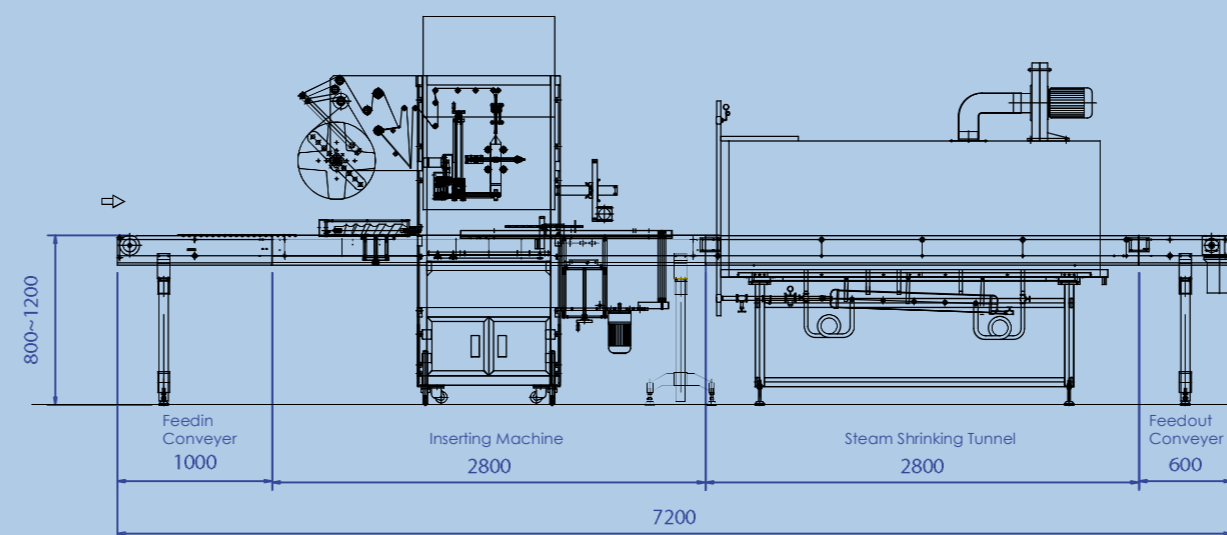

Newfangled Label Can Increase your Business!
What's Your Label ?

Technical Specifications:

Inserting-Speed in accordance with Length of Labelpaper

Length	Model	AP-200	AP-400	AP-600
100 mm		200 b/m	400 b/m	600 b/m
150 mm		160 b/m	320 b/m	480 b/m
200 mm		120 b/m	240 b/m	360 b/m
250 mm		80 b/m	160 b/m	240 b/m

- Container Dimension:** Φ30-120mm
Labelpaper - Length: 40-240mm
Thickness: 0.035-0.08mm
Material: PVC,PET,OPS

	Inserting Machine	Shrinking Tunnel
Power Supply	1Φ 220V or 380V 3KW	1Φ 220V or 380V 50KW
Dimension	L: 2800mm W: 1200mm H: 2150mm	L: 2800mm W: 800mm H: 2210mm

AP series : High-speed Auto Sleeve Inserting Machine

Save cost

Increase productivity

Max. 600 bottles/min.

More efficient

HMI with touch screen

Unique Designed Knife-set

One Belt in Inserting Shaft

Label-Orientating

Screw Separating System adjusts the distance of separating bottle accurately.

LEBAL[®] TAIWAN
Your label, serviced by LEBAL