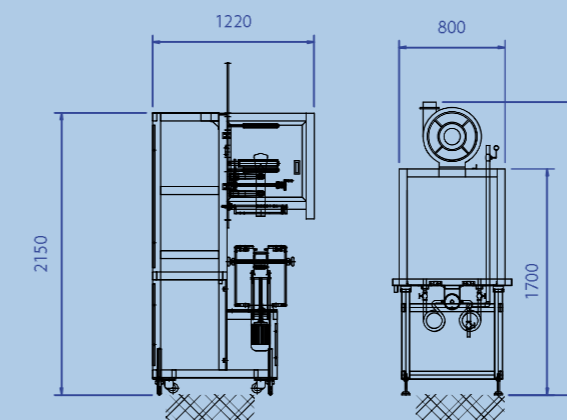

Newfangled Label Can Increase your Business!
What's Your Label ?

Technical Specifications:

Inserting-Speed in accordance with Length of Labelpaper

Length	Model	AP-200	AP-400	AP-600
100 mm		200 b/m	400 b/m	600 b/m
150 mm		160 b/m	320 b/m	480 b/m
200 mm		120 b/m	240 b/m	360 b/m
250 mm		80 b/m	160 b/m	240 b/m

- Container Dimension:** Φ30-120mm
Labelpaper - Length: 40-240mm
Thickness: 0.035-0.08mm
Material: PVC,PET,OPS

	Inserting Machine	Shrinking Tunnel
Power Supply	1Φ 220V or 380V 3KW	1Φ 220V or 380V 50KW
Dimension	L: 2800mm W: 1200mm H: 2150mm	L: 2800mm W: 800mm H: 2210mm